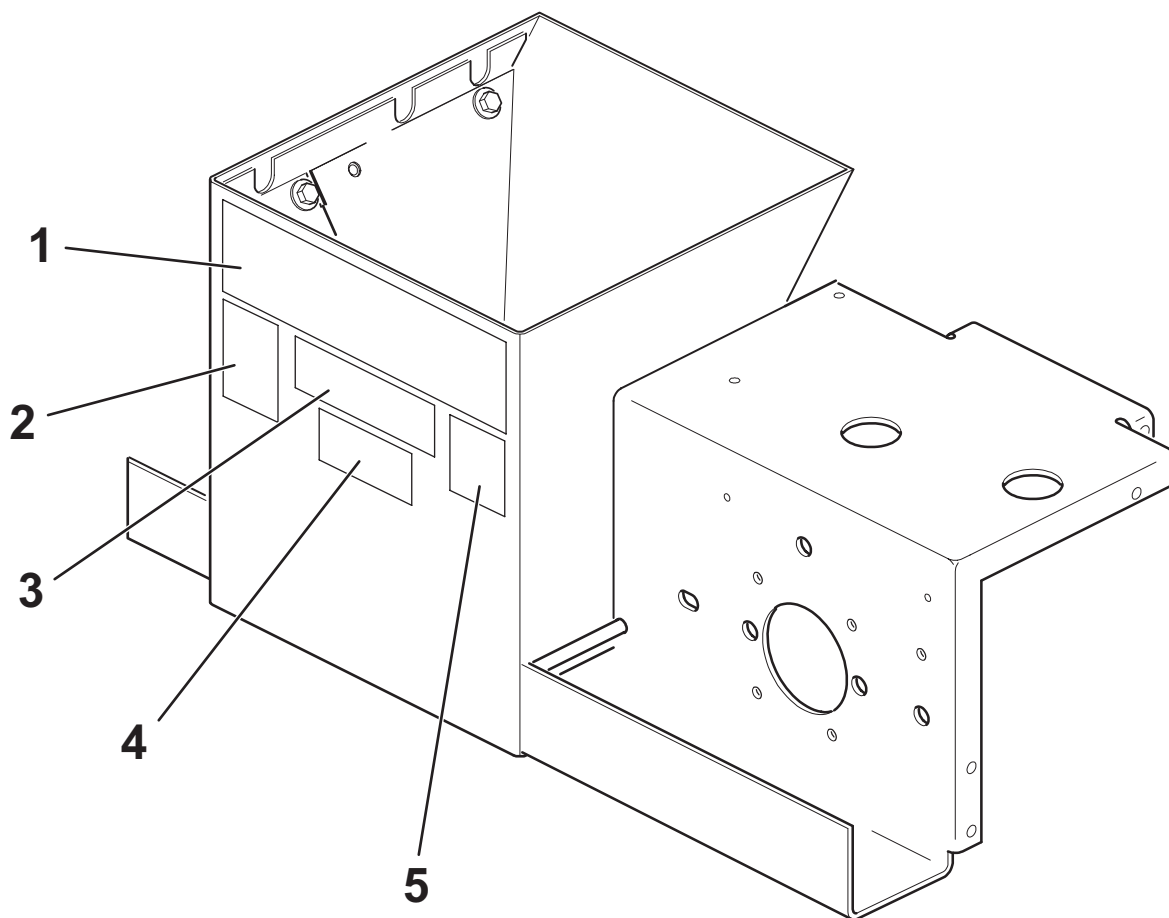

MPF Style Sprocket and Gear Reducer

Inst. No. 86-00-2632 11/12

Big Dutchman

MPF Style Sprocket and Gear Reducer

NOTE: N/A = Not Applicable (motors will vary).

Item	Part No.	Description
1	99-10-1274	Hex Bolt, M12 x 30mm
2	99-50-1205	Lockwasher, M12
3	86-00-2611	Disk
4	10-00-0469	Shear Pin
5	86-00-2097	Sprocket
6	86-00-2112	Shear Pin Hub
7	86-00-4001	BOLT,3/8-16X.50 HEX GRADE 2
8	86-00-2088	Chain Stripper
9	99-10-0183	Hex Bolt, 3/8-16 x 3/4 "
10	99-10-0108	Hex Bolt, 1/2-13 x 1-1/2"
11	10-00-0337	Power Shoe
12	99-10-0871	Flat Hd. Bolt, 5/16-18 x 1.25"
13	99-20-0252	Hex Bolt, 1/2-13 x 1.25"

Item	Part No.	Description
14	99-20-0105	Hex Nut, 1/2-13mm
15	86-00-2501	Washer, M8
16	99-20-0053	Hex Nut, 5/16-18
17	N/A	Motor
18	86-00-2621	Axle, Return Wheel
19	99-50-0932	Clip Pin, 1/8 x 9/16"
20	86-00-2645	Guard, Drive Socket
21	99-20-0111	Washer, 5/16"
22	99-20-0041	Nut, Wing, 5/16-18
23	86-00-2610	Feed Gate
24	99-50-1149	Key, 10 x 8 x 1/2"
25	99-10-0206	Hex Bolt, 1/4-20 X 1/2"
26	99-20-0090	Split Lockwasher

Decals

Decals

Item	Part No.	Description
1	00-00-0442	Decal, Big Dutchman
2	00-00-0060	Decal, Patent
3	36-00-0111	Decal, Warning, Guard
4	00-00-0222	Decal, Caution, English, Spanish
5	00-00-0289	Decal, Direction of Chain