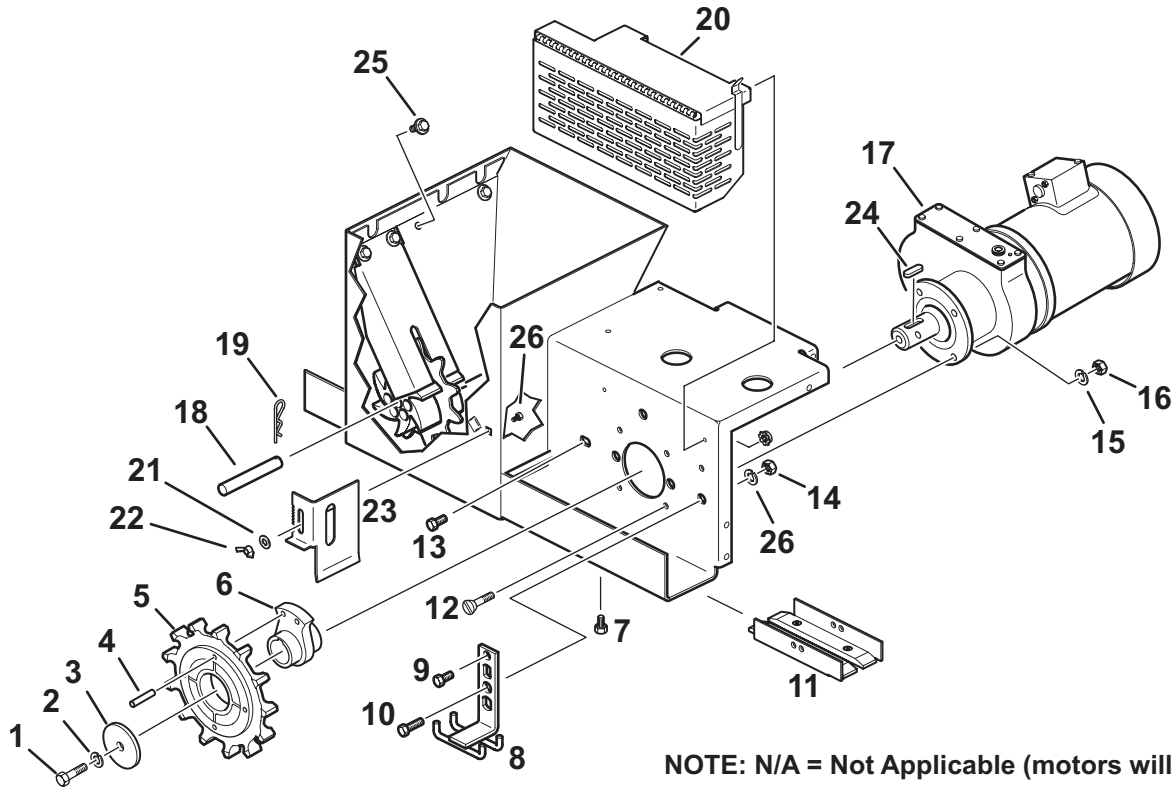

MPF Style Sprocket and Gear Reducer

Inst. No. 86-00-2632 11/12

Big Dutchman

MPF Style Sprocket and Gear Reducer

NOTE: N/A = Not Applicable (motors will vary).

Item	Part No.	Description
1	99-10-1274	Hex Bolt, M12 x 30mm
2	99-50-1205	Lockwasher, M12
3	86-00-2611	Disk
4	10-00-0469	Shear Pin
5	86-00-2097	Sprocket
6	86-00-2112	Shear Pin Hub
7	86-00-4001	BOLT,3/8-16X.50 HEX GRADE 2
8	86-00-2088	Chain Stripper
9	99-10-0183	Hex Bolt, 3/8-16 x 3/4 "
10	99-10-0108	Hex Bolt, 1/2-13 x 1-1/2"
11	10-00-0337	Power Shoe
12	99-10-0871	Flat Hd. Bolt, 5/16-18 x 1.25"
13	99-20-0252	Hex Bolt, 1/2-13 x 1.25"

Item	Part No.	Description
14	99-20-0105	Hex Nut, 1/2-13mm
15	86-00-2501	Washer, M8
16	99-20-0053	Hex Nut, 5/16-18
17	N/A	Motor
18	86-00-2621	Axle, Return Wheel
19	99-50-0932	Clip Pin, 1/8 x 9/16"
20	86-00-2645	Guard, Drive Socket
21	99-20-0111	Washer, 5/16"
22	99-20-0041	Nut, Wing, 5/16-18
23	86-00-2610	Feed Gate
24	99-50-1149	Key, 10 x 8 x 1/2"
25	99-10-0206	Hex Bolt, 1/4-20 X 1/2"
26	99-20-0090	Split Lockwasher

Decals

Decals

Item	Part No.	Description
1	00-00-0442	Decal, Big Dutchman
2	00-00-0060	Decal, Patent
3	36-00-0111	Decal, Warning, Guard
4	00-00-0222	Decal, Caution, English, Spanish
5	00-00-0289	Decal, Direction of Chain