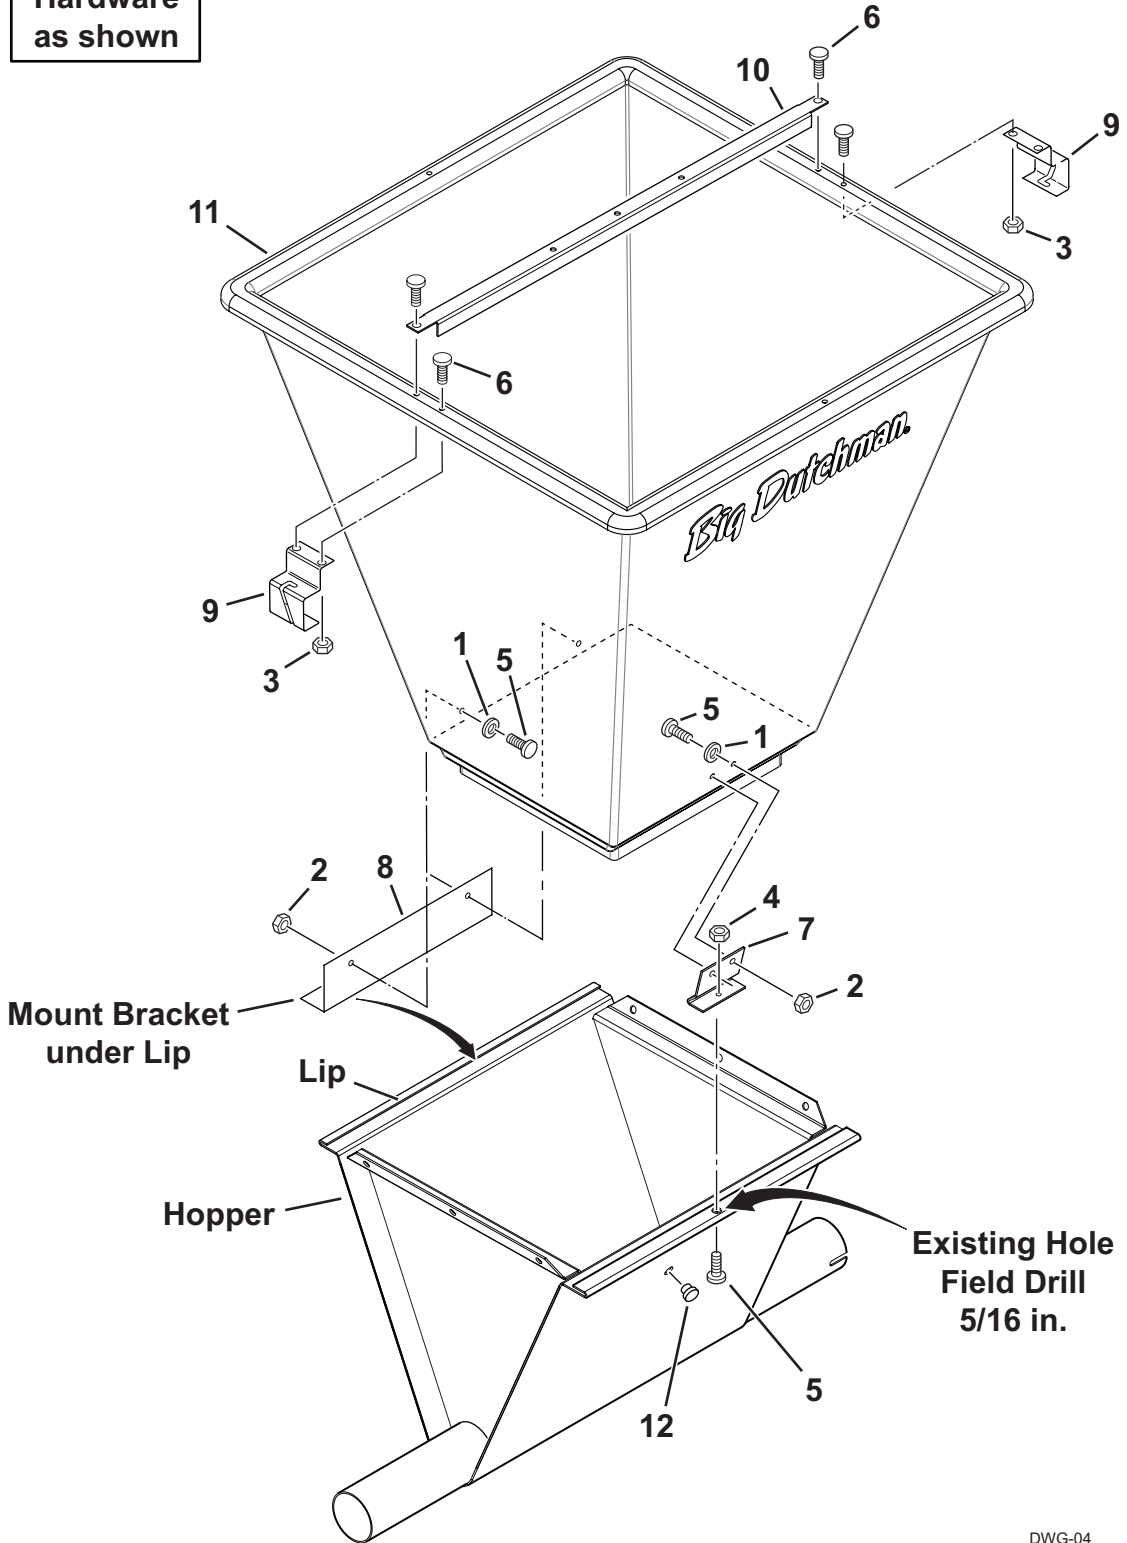

Mounting Brackets

Hopper assembly steps.

1. 1 Drill out the existing hole as shown with a 5/16 in. drill.
2. 2 Plug the hole in the hopper with (P/N 12) as shown.
3. 3 Install the Bracket with Sliding Tab (P/N 8) to the Hopper extension as shown. The Bracket with Sliding Tab (P/N 8) will fit under the lip of the hopper as shown.
4. 4 Install the Bracket with Mounting Tab (P/N 7) to the hopper extension as shown.
5. 5 Install the Bracket Cable Guides (P/N 9) with the hardware shown.
6. 6 Install the Support, Drop Tube (P/N 10) sliding bracket with the hardware shown.

Item	Qty.	Part No.	Description
1	4	86-00-0412	WASHER,FENDER,1/4"x1"x.062",18-8 SST
2	4	86-00-0387	NUT, HEX, 1/4-20, NYLOCK, 316 SST
3	6	99-20-0089	NUT,10-24 KEP LOCK,NC,ZINC
4	1	86-00-8371	NUT,1/4-20,KEPS LOCK,18-8 SST
5	5	99-10-1079	BOLT,1/4-20 X.63 HEX,SS
6	6	99-10-0120	SCREW,MACHINE 10-24X.50 TRUSS HD. PHIL. ZP
7	1	86-00-8284	BRKT WITH MOUNTING TAB,SST FOR 86-00-8101
8	1	86-00-8283	BRKT WITH SLIDING TAB ,SST FOR 86-00-8101
9	2	86-00-8103	BRACKET,CABLE GUIDE F/86-00-8101
10	1	86-00-8102	SUPPORT,DROP TUBE F/86-00-8101
11	1	86-00-8101	EXT,165# CAP,HOPPER,PE F/11-01-1133/11-02-1345
12	1	86-00-8241	PLUG #BP1022A

Mount the Hardware as shown

DWG-04