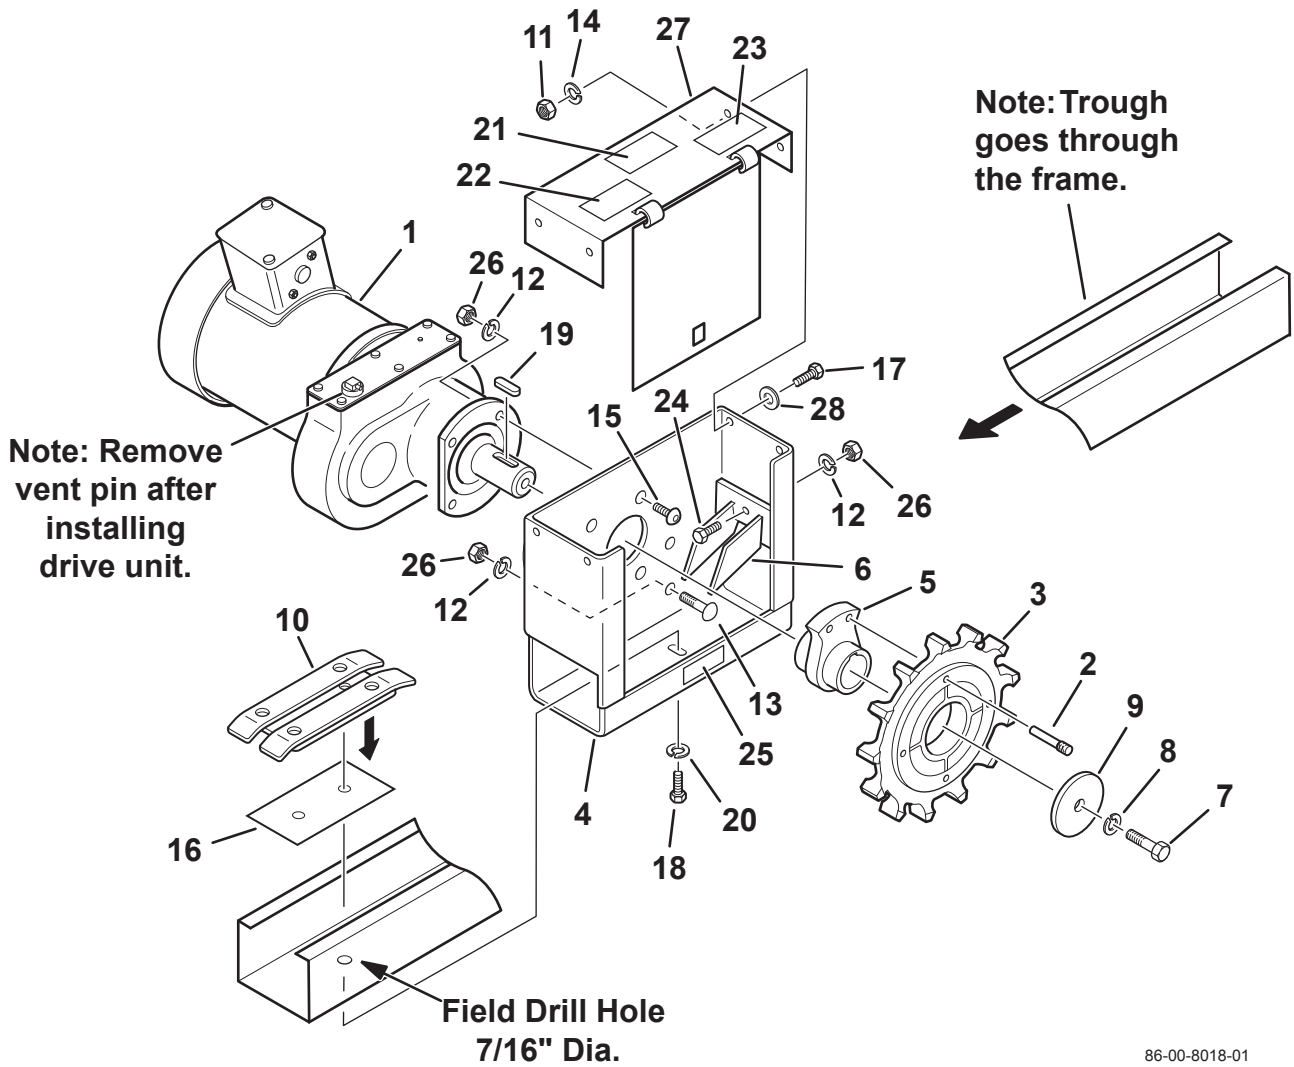

_____ MPF Feeder Drive Replacement Parts

Instruction No. 86-00-8018 10/2012

Big Dutchman. _____

Parts Replacement-MPF Drive

86-00-8018-01

Parts Replacement-MPF Drive

Item	Qty	Part No.	Description
1		N/A	Motor
2	1	10-00-0469	Shear Pin
3	1	10-00-9543	Sprocket
4	1	86-00-2113	Frame, Feeder. for MPF Drive
5	1	86-00-2112	Shear Pin Hub
6	1	10-93-3153	Blank Holder for chain
7	1	99-10-1274	Hex Bolt, M12 x 30mm
8	1	99-50-1205	Lockwasher, M12
9	1	86-00-2111	Disk
10	1	38-91-3025	Power Shoe
11	4	99-10-1045	Hex Nut, M6
12	6	99-50-1063	Lockwasher, M8
13	1	99-10-3812	Carriage Bolt, M8 x 25mm
14	4	99-20-1070	Lockwasher, M6
15	4	86-00-4152	Screw, M8-1.25x30 Flat Hex Soc countersunk Cap,DIN 7991 BN21
16	1	38-91-3028	Shim, Power shoe, MPF
17	4	99-10-1067	Bolt, M6 x 16mm
18	1	86-00-4001	Bolt, 3/8-16x50 hex grade 2
19	1	99-50-1149	Key, 10 x 8 x 50
20	1	99-20-0353	Washer, Lock 3/8 split ZP
21	1	00-00-0440	Decal, Big Dutchman
22	1	00-00-1186	Decal, Mainswitch "OFF"
23	1	00-00-1184	Decal
24	1	99-10-1038	Hex head screw M8 x 20 DIN 933 8.8 galv
25	1	10-04-2045	Decal, Direction of Chain
26	6	99-10-1040	Nut, M8
27	1	10-04-3008	Guard Assembly, MPF
28	4	99-50-1147	Washer B 6,4 DIN 125 galv