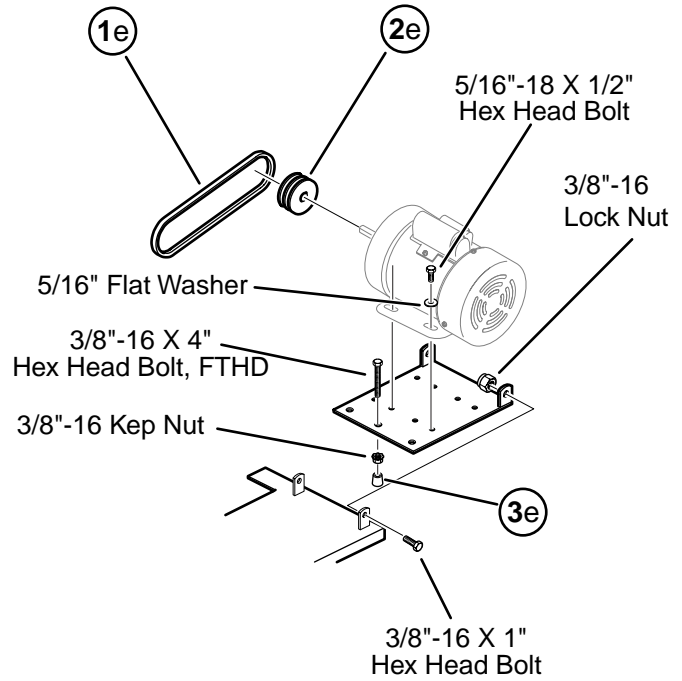

Champion[®]

Floor Chain Feeder

2-Line Belt Drive Replacement Parts

Instr. #10-36-0003 09/02

For the following models:

20/40 FPM- 60#- 10-02-5240

400#- 10-02-5340

60 FPM, 60HZ- 60#- 10-02-5260

400#- 10-02-5360

60 FPM, 50HZ- 60#- 10-02-7260

400#- 10-02-7360

120 FPM- 60#- 10-02-5200

400#- 10-02-5300

Big Dutchman.

Item #	Part#	Description
1a	99-50-1202	1" Flange Bearing, with zerk
2a	10-00-0072	Washer
3a	99-10-0338	Wave Washer
4a	10-30-0018	Sprocket, 1" Bore, Eccentric Hub
5a	10-30-0009	Yoke
6a	10-30-0017	Sprocket, 1" Bore, Straight Hub
7a	10-00-0068	Shear Pin Package (10pcs)
8a	10-30-0013	Power Shaft
9a	10-32-0008	Power Coupler Assembly

	Speed	Part #	Description
	20/40FPM	99-53-0005	Step Sheave, 3/4" Bore, 3 1/2", 2 1/2" 
1b	60FPM	99-53-0007	Sheave, 3/4" Bore, 3" O.D. 
	120FPM	99-53-0042	Sheave, 7/8" Bore, 3" O.D. 
	20/40FPM	10-00-0266	Gear Reducer, 107:1, RHBS
2b	60FPM	10-00-0284	Gear Reducer, 52:1, RHBS
	120FPM	10-00-0371	Gear Reducer, 37.3:1, RHBS

	Part #	Description
1c	10-32-0006	Axle, Feed Return Wheel
2c	10-00-0135	Chain Guide
3c	10-04-1005	Slide, Feed Return Wheel
4c	10-00-0197	Feed Return Wheel
5c	10-00-0186	Feed Slide

Item#	Part#	Description
1d	10-00-0337	Power Shoe
2d	10-00-1025	Chain Stripper
3d	99-21-0006	Flat Washer
4d	10-00-9578	Bracket, Belt Guard
5d	10-00-9576	Belt Guard