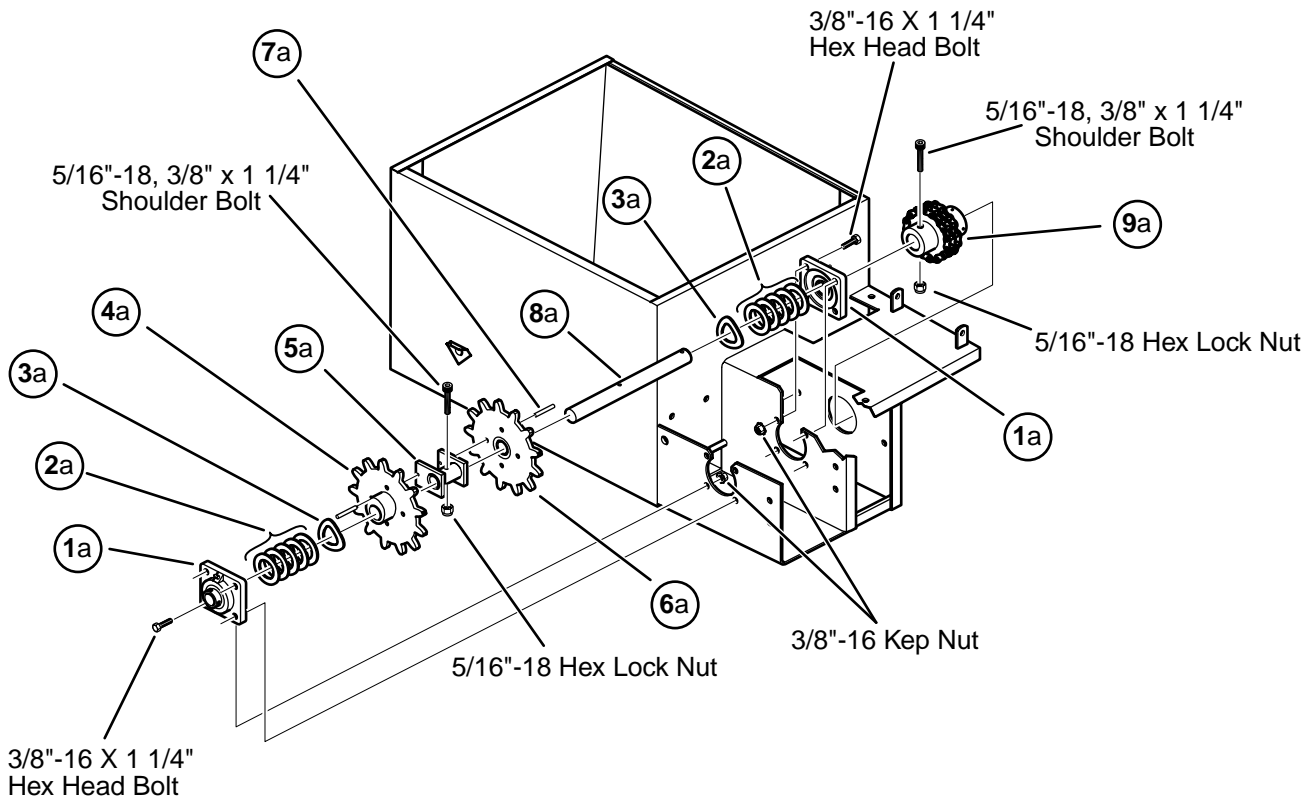

Champion[®]

Floor Chain Feeder

2-Line Belt Drive Replacement Parts

Instr. #10-36-0003 09/02

For the following models:

20/40 FPM- 60#- 10-02-5240

400#- 10-02-5340

60 FPM, 60HZ- 60#- 10-02-5260

400#- 10-02-5360

60 FPM, 50HZ- 60#- 10-02-7260

400#- 10-02-7360

120 FPM- 60#- 10-02-5200

400#- 10-02-5300

Big Dutchman.

Item #	Part#	Description
1a	99-50-1202	1" Flange Bearing, with zerk
2a	10-00-0072	Washer
3a	99-10-0338	Wave Washer
4a	10-30-0018	Sprocket, 1" Bore, Eccentric Hub
5a	10-30-0009	Yoke
6a	10-30-0017	Sprocket, 1" Bore, Straight Hub
7a	10-00-0068	Shear Pin Package (10pcs)
8a	10-30-0013	Power Shaft
9a	10-32-0008	Power Coupler Assembly

	Part #	Description
1c	10-32-0006	Axle, Feed Return Wheel
2c	10-00-0135	Chain Guide
3c	10-04-1005	Slide, Feed Return Wheel
4c	10-00-0197	Feed Return Wheel
5c	10-00-0186	Feed Slide

Item#	Part#	Description
1d	10-00-0337	Power Shoe
2d	10-00-1025	Chain Stripper
3d	99-21-0006	Flat Washer
4d	10-00-9578	Bracket, Belt Guard
5d	10-00-9576	Belt Guard