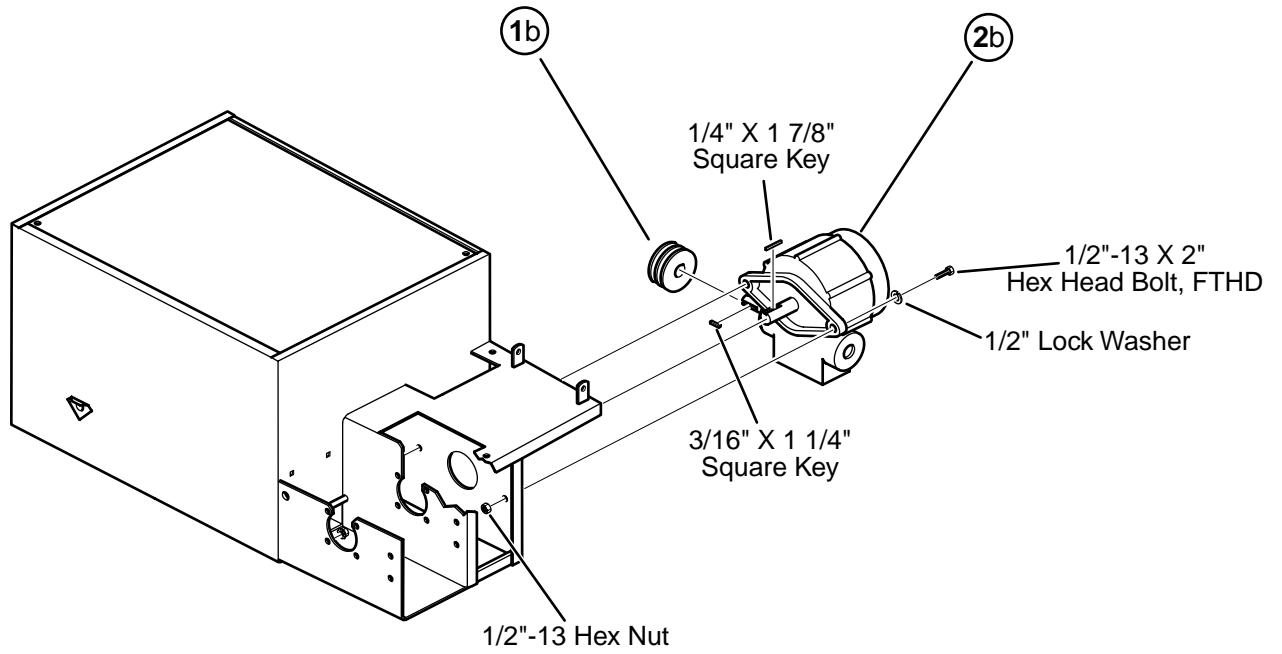

Champion[®]

Floor Chain Feeder

2-Line Belt Drive Replacement Parts

Instr. #10-36-0003 09/02

For the following models:

20/40 FPM- 60#- 10-02-5240

400#- 10-02-5340

60 FPM, 60HZ- 60#- 10-02-5260

400#- 10-02-5360

60 FPM, 50HZ- 60#- 10-02-7260

400#- 10-02-7360

120 FPM- 60#- 10-02-5200

400#- 10-02-5300

Big Dutchman.

Item #	Part#	Description
1a	99-50-1202	1" Flange Bearing, with zerk
2a	10-00-0072	Washer
3a	99-10-0338	Wave Washer
4a	10-30-0018	Sprocket, 1" Bore, Eccentric Hub
5a	10-30-0009	Yoke
6a	10-30-0017	Sprocket, 1" Bore, Straight Hub
7a	10-00-0068	Shear Pin Package (10pcs)
8a	10-30-0013	Power Shaft
9a	10-32-0008	Power Coupler Assembly

	Part #	Description
1c	10-32-0006	Axle, Feed Return Wheel
2c	10-00-0135	Chain Guide
3c	10-04-1005	Slide, Feed Return Wheel
4c	10-00-0197	Feed Return Wheel
5c	10-00-0186	Feed Slide

Item#	Part#	Description
1d	10-00-0337	Power Shoe
2d	10-00-1025	Chain Stripper
3d	99-21-0006	Flat Washer
4d	10-00-9578	Bracket, Belt Guard
5d	10-00-9576	Belt Guard