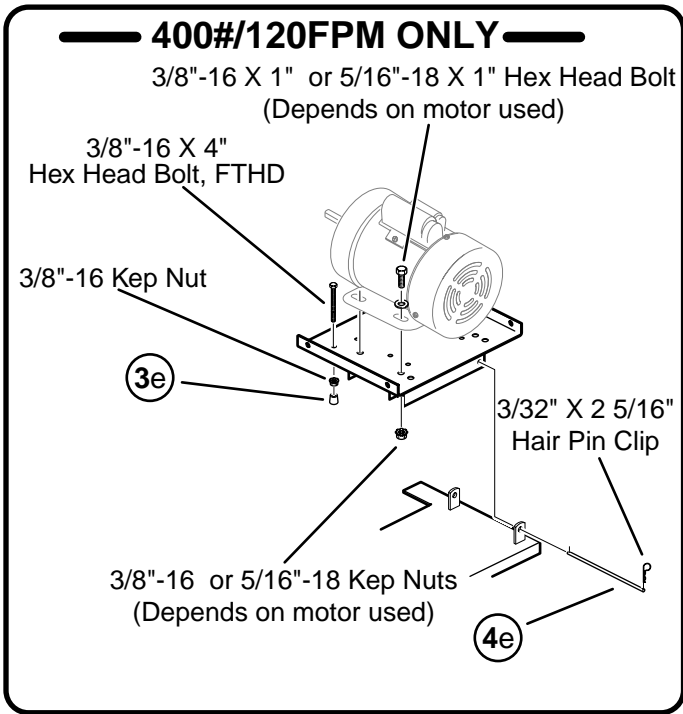

Champion[®]

Floor Chain Feeder

2-Line Belt Drive Replacement Parts

Instr. #10-36-0003 09/02

For the following models:

20/40 FPM- 60#- 10-02-5240

400#- 10-02-5340

60 FPM, 60HZ- 60#- 10-02-5260

400#- 10-02-5360

60 FPM, 50HZ- 60#- 10-02-7260

400#- 10-02-7360

120 FPM- 60#- 10-02-5200

400#- 10-02-5300

Big Dutchman.

Item #	Part#	Description
1a	99-50-1202	1" Flange Bearing, with zerk
2a	10-00-0072	Washer
3a	99-10-0338	Wave Washer
4a	10-30-0018	Sprocket, 1" Bore, Eccentric Hub
5a	10-30-0009	Yoke
6a	10-30-0017	Sprocket, 1" Bore, Straight Hub
7a	10-00-0068	Shear Pin Package (10pcs)
8a	10-30-0013	Power Shaft
9a	10-32-0008	Power Coupler Assembly

	Speed	Part #	Description
	20/40FPM	99-53-0005	Step Sheave, 3/4" Bore, 3 1/2", 2 1/2" 
1b	60FPM	99-53-0007	Sheave, 3/4" Bore, 3" O.D. 
	120FPM	99-53-0042	Sheave, 7/8" Bore, 3" O.D. 
	20/40FPM	10-00-0266	Gear Reducer, 107:1, RHBS
2b	60FPM	10-00-0284	Gear Reducer, 52:1, RHBS
	120FPM	10-00-0371	Gear Reducer, 37.3:1, RHBS

	Part #	Description
1c	10-32-0006	Axle, Feed Return Wheel
2c	10-00-0135	Chain Guide
3c	10-04-1005	Slide, Feed Return Wheel
4c	10-00-0197	Feed Return Wheel
5c	10-00-0186	Feed Slide

Item#	Part#	Description
1d	10-00-0337	Power Shoe
2d	10-00-1025	Chain Stripper
3d	99-21-0006	Flat Washer
4d	10-00-9578	Bracket, Belt Guard
5d	10-00-9576	Belt Guard