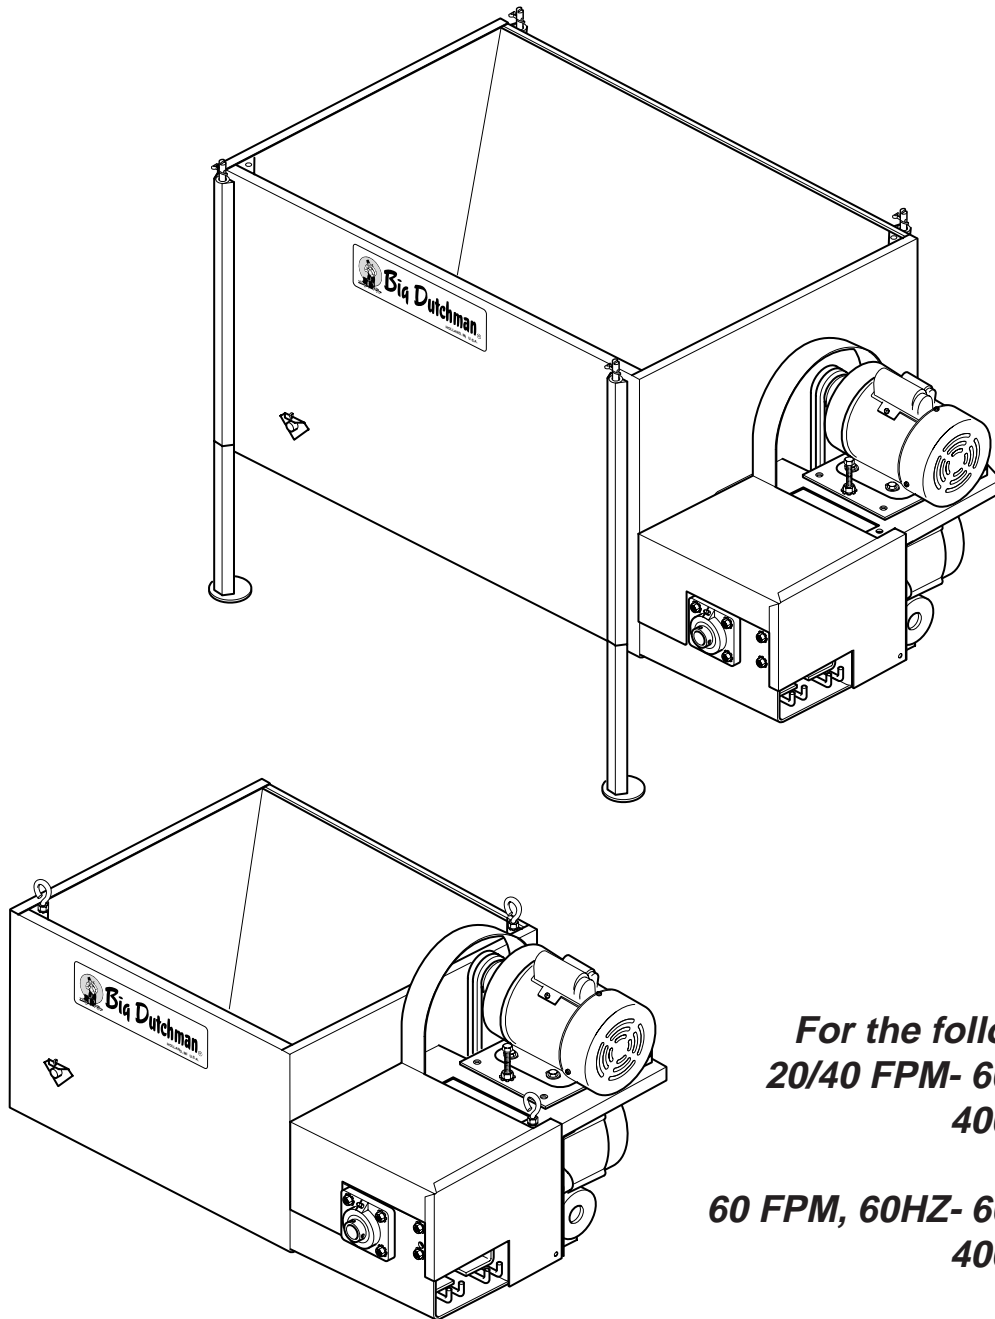

Champion[®]

Floor Chain Feeder

2-Line Belt Drive Replacement Parts

Instr. #10-36-0003 09/02

For the following models:

20/40 FPM- 60#- 10-02-5240

400#- 10-02-5340

60 FPM, 60HZ- 60#- 10-02-5260

400#- 10-02-5360

60 FPM, 50HZ- 60#- 10-02-7260

400#- 10-02-7360

120 FPM- 60#- 10-02-5200

400#- 10-02-5300

Big Dutchman.

Item #	Part#	Description
1a	99-50-1202	1" Flange Bearing, with zerk
2a	10-00-0072	Washer
3a	99-10-0338	Wave Washer
4a	10-30-0018	Sprocket, 1" Bore, Eccentric Hub
5a	10-30-0009	Yoke
6a	10-30-0017	Sprocket, 1" Bore, Straight Hub
7a	10-00-0068	Shear Pin Package (10pcs)
8a	10-30-0013	Power Shaft
9a	10-32-0008	Power Coupler Assembly

	Part #	Description
1c	10-32-0006	Axle, Feed Return Wheel
2c	10-00-0135	Chain Guide
3c	10-04-1005	Slide, Feed Return Wheel
4c	10-00-0197	Feed Return Wheel
5c	10-00-0186	Feed Slide

Item#	Part#	Description
1d	10-00-0337	Power Shoe
2d	10-00-1025	Chain Stripper
3d	99-21-0006	Flat Washer
4d	10-00-9578	Bracket, Belt Guard
5d	10-00-9576	Belt Guard