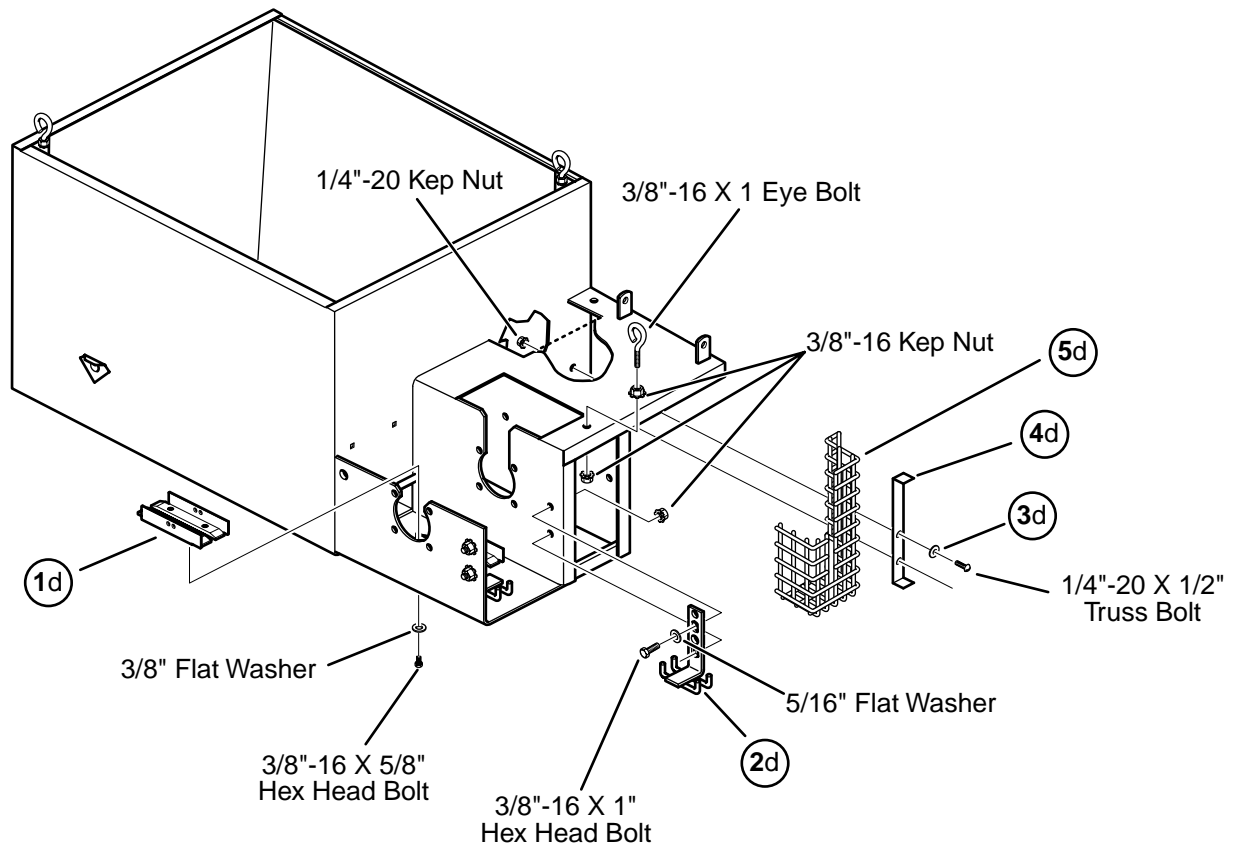

Champion[®]

Floor Chain Feeder

2-Line Belt Drive Replacement Parts

Instr. #10-36-0003 09/02

For the following models:

20/40 FPM- 60#- 10-02-5240

400#- 10-02-5340

60 FPM, 60HZ- 60#- 10-02-5260

400#- 10-02-5360

60 FPM, 50HZ- 60#- 10-02-7260

400#- 10-02-7360

120 FPM- 60#- 10-02-5200

400#- 10-02-5300

Big Dutchman.

Item #	Part#	Description
1a	99-50-1202	1" Flange Bearing, with zerk
2a	10-00-0072	Washer
3a	99-10-0338	Wave Washer
4a	10-30-0018	Sprocket, 1" Bore, Eccentric Hub
5a	10-30-0009	Yoke
6a	10-30-0017	Sprocket, 1" Bore, Straight Hub
7a	10-00-0068	Shear Pin Package (10pcs)
8a	10-30-0013	Power Shaft
9a	10-32-0008	Power Coupler Assembly

	Speed	Part #	Description
	20/40FPM	99-53-0005	Step Sheave, 3/4" Bore, 3 1/2", 2 1/2" 
1b	60FPM	99-53-0007	Sheave, 3/4" Bore, 3" O.D. 
	120FPM	99-53-0042	Sheave, 7/8" Bore, 3" O.D. 
	20/40FPM	10-00-0266	Gear Reducer, 107:1, RHBS
2b	60FPM	10-00-0284	Gear Reducer, 52:1, RHBS
	120FPM	10-00-0371	Gear Reducer, 37.3:1, RHBS

	Part #	Description
1c	10-32-0006	Axle, Feed Return Wheel
2c	10-00-0135	Chain Guide
3c	10-04-1005	Slide, Feed Return Wheel
4c	10-00-0197	Feed Return Wheel
5c	10-00-0186	Feed Slide

Item#	Part#	Description
1d	10-00-0337	Power Shoe
2d	10-00-1025	Chain Stripper
3d	99-21-0006	Flat Washer
4d	10-00-9578	Bracket, Belt Guard
5d	10-00-9576	Belt Guard