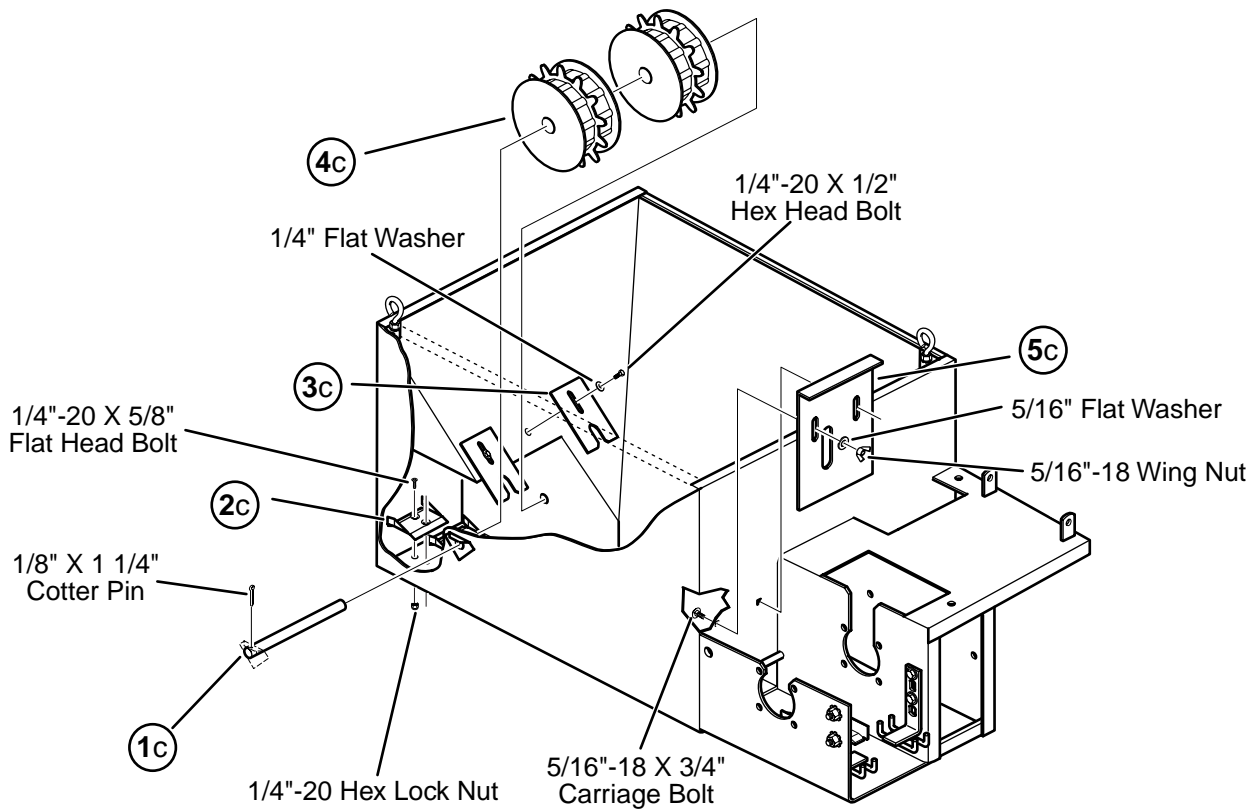

Champion[®]

Floor Chain Feeder

2-Line Belt Drive Replacement Parts

Instr. #10-36-0003 09/02

For the following models:

20/40 FPM- 60#- 10-02-5240

400#- 10-02-5340

60 FPM, 60HZ- 60#- 10-02-5260

400#- 10-02-5360

60 FPM, 50HZ- 60#- 10-02-7260

400#- 10-02-7360

120 FPM- 60#- 10-02-5200

400#- 10-02-5300

Big Dutchman.

Item #	Part#	Description
1a	99-50-1202	1" Flange Bearing, with zerk
2a	10-00-0072	Washer
3a	99-10-0338	Wave Washer
4a	10-30-0018	Sprocket, 1" Bore, Eccentric Hub
5a	10-30-0009	Yoke
6a	10-30-0017	Sprocket, 1" Bore, Straight Hub
7a	10-00-0068	Shear Pin Package (10pcs)
8a	10-30-0013	Power Shaft
9a	10-32-0008	Power Coupler Assembly

	Part #	Description
1c	10-32-0006	Axle, Feed Return Wheel
2c	10-00-0135	Chain Guide
3c	10-04-1005	Slide, Feed Return Wheel
4c	10-00-0197	Feed Return Wheel
5c	10-00-0186	Feed Slide

Item#	Part#	Description
1d	10-00-0337	Power Shoe
2d	10-00-1025	Chain Stripper
3d	99-21-0006	Flat Washer
4d	10-00-9578	Bracket, Belt Guard
5d	10-00-9576	Belt Guard